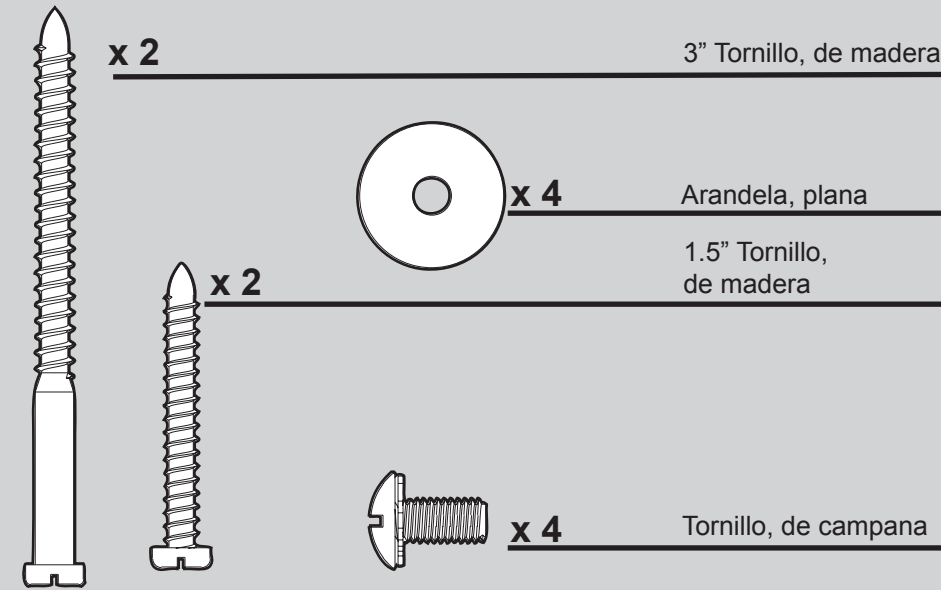

Hardware

(Drawn to Scale)

Fan Parts

(Not Drawn to Scale)

Hunter

Using this Parts Guide, make sure all parts are included in the box. If parts are missing, DO NOT RETURN

THIS ITEM TO THE STORE, call 888-830-1326 for assistance.
THIS PARTS GUIDE IS FOR REFERENCE ONLY.
REFER TO THE INSTALLATION MANUAL FOR FULL ASSEMBLY INSTRUCTIONS.

Parts List		Model #	21806	21807
		Asm. Dwg. #	99432-01	99432-02
		Finish	Brushed Nickel	Blackened Bronze
Item Name	Qty	Part #	Part #	Part #
* Hanging System Kit	1	99507-01	99507-02	
Canopy				
Canopy Trim Ring				
Setscrew				
Canopy Screw				
Wood Screw 1.5"				
Wood Screw 3"				
Flat Washer				
Mounting Isolator				
Hanger Ball / Downrod Assembly	1	87942-07	87942-07	
Switch Housing Assembly	1	98602-01	98602-02	
Switch Housing Mounting Plate	1	88415-03	88415-03	
Adapter Cover	1	76673-01	76673-01	
Adapter Cover Grommet	1	74392-01	74392-01	
Allen Wrench	1	64801-01	64801-01	
Blade Iron Set	1	99433-03	99433-03	
Blade Set	1	77325-47	77325-48	
Washer, Blade Assembly	13	64977-01	64977-01	
Blade Assembly Screw	13	74510-26	74510-26	
Hardware Kit	1	99432-00-860	99432-00-861	
Screw, Machine, 6-32				
Wire Connector				
Screw, Switch Housing Assembly				
Balancing Kit	1	65666-01	65666-01	
Remote Control Receiver	1	89532-01	89532-01	
Remote Control Transmitter	1	99600-01	99600-01	
12 Volt Battery (23A)	1	64833-01	64833-01	
Remote Control Cradle	1	G1293-01	G1293-01	
Light bulb / Bulb	1	67001-01	67001-01	
Globe/Shade	1	89143-01	89143-02	

Materiales

(no dibujados a escala)

x 4

3" Tornillo, de madera

Arandela, plana

1.5" Tornillo, de madera

x 4

Tornillo, de campana